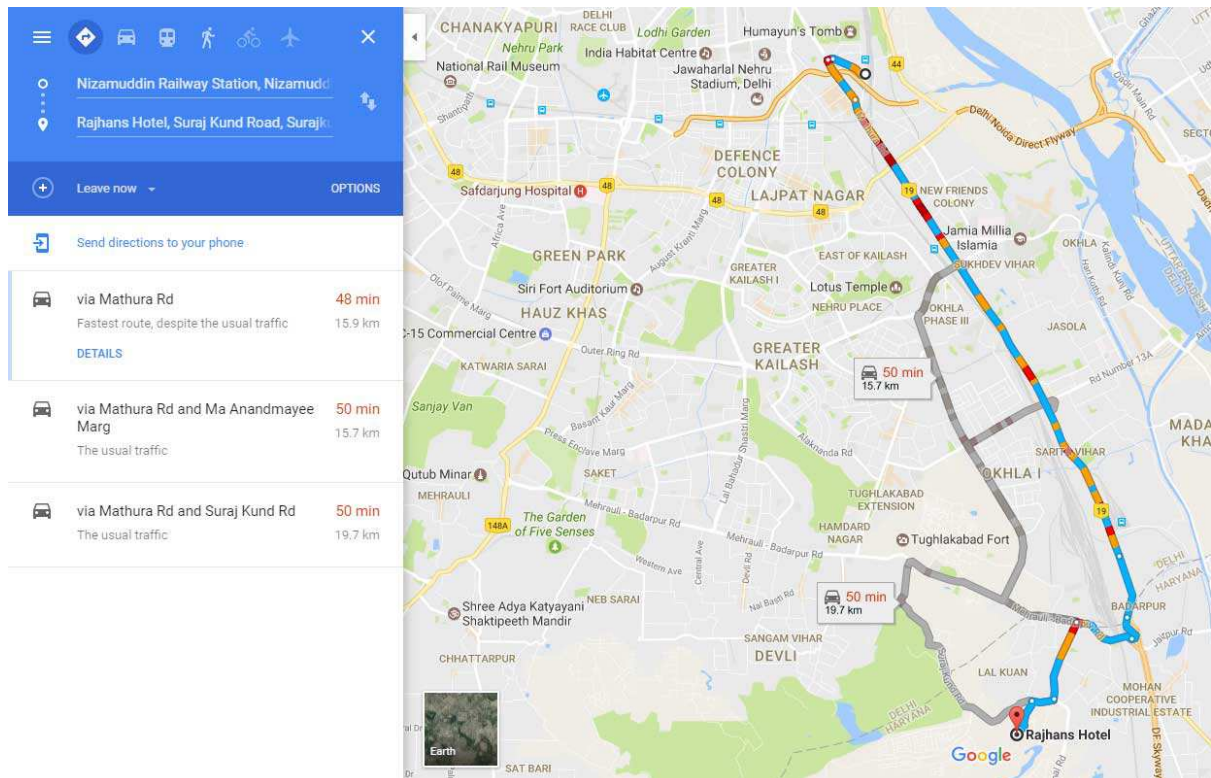

Telephone Numbers: 040- 66253666, 040-23261072, 040-23261073.

Route Map From Indira Gandhi International Airport To Hotel Rajhans Surajkund, Faridabad.

Route Map From Nizamuddin Railway Station To Hotel Rajhans Surajkund, Faridabad.

Route Map From New Delhi Railway Station To Hotel Rajhans Surajkund, Faridabad.