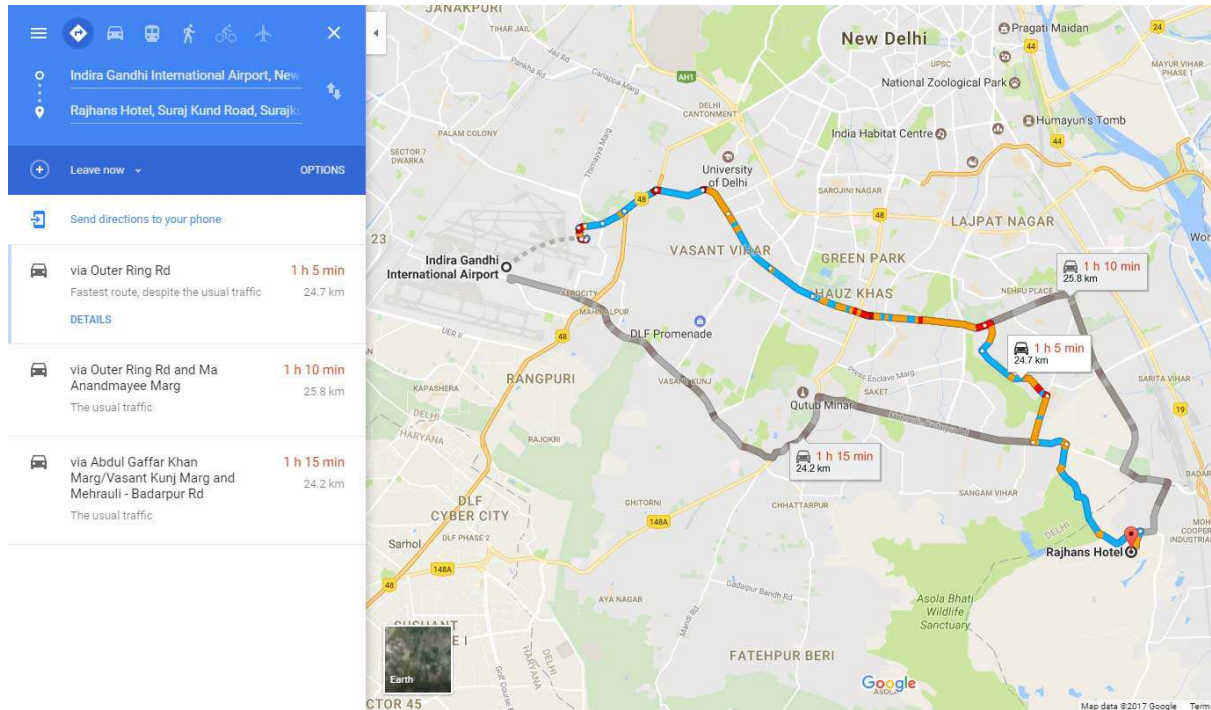

Telephone Numbers: 040- 66253666, 040-23261072, 040-23261073.

Route Map From Indira Gandhi International Airport To Hotel Rajhans Surajkund, Faridabad.

Route Map From Nizamuddin Railway Station To Hotel Rajhans Surajkund, Faridabad.

Route Map From New Delhi Railway Station To Hotel Rajhans Surajkund, Faridabad.